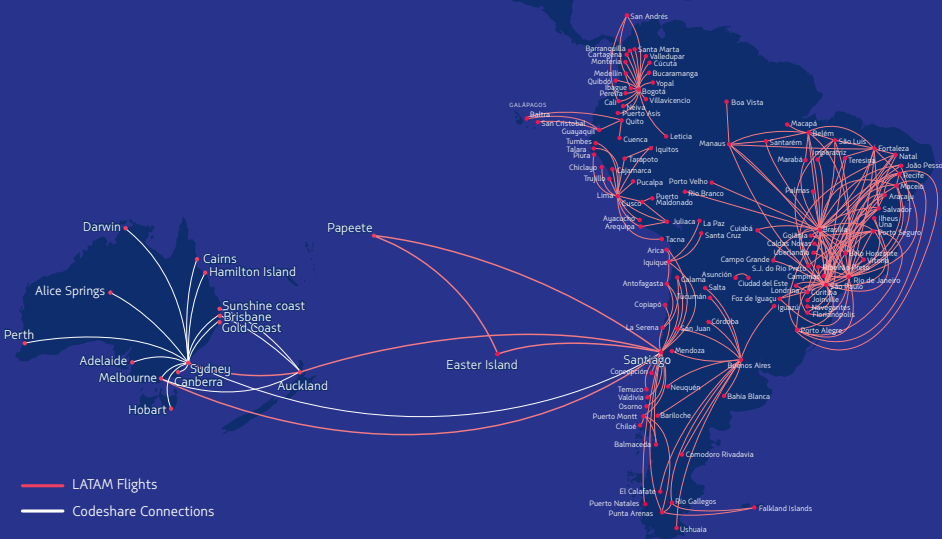

**EXTENDED**

Fly to  
**South America**  
Business return

\*

From

The **South American Airpass** offers special and exclusive fares to fly within South America

**Contact us:**

Australia : 1800 221 572

New Zeland : 0800LATAM1