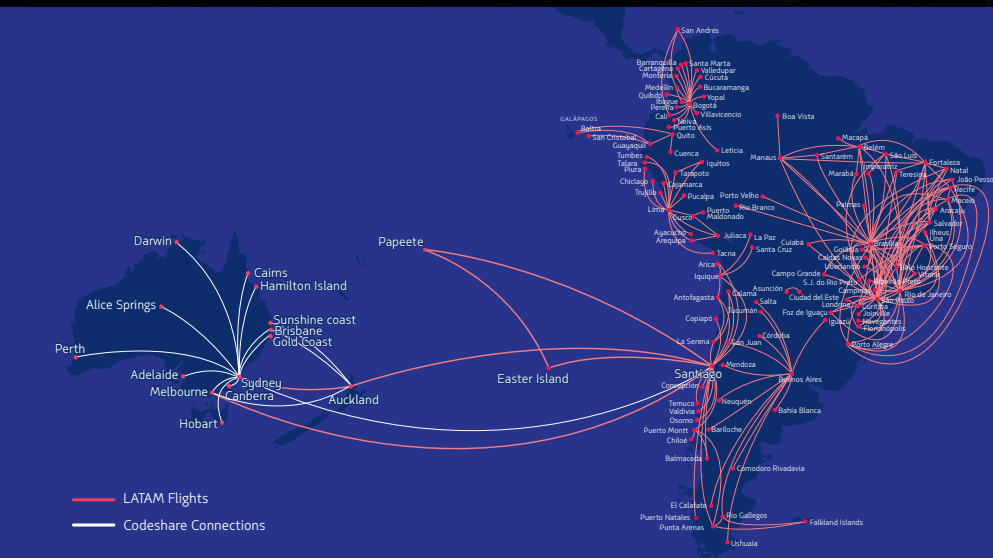

 **EXTENDED**

**Fly to South America**  
Economy return

\*

**From**

The **South American Airpass** offers special and exclusive fares to fly within South America

**Contact us:**  
 Australia : 1800 221 572  
 New Zeland : 0800LATAM1