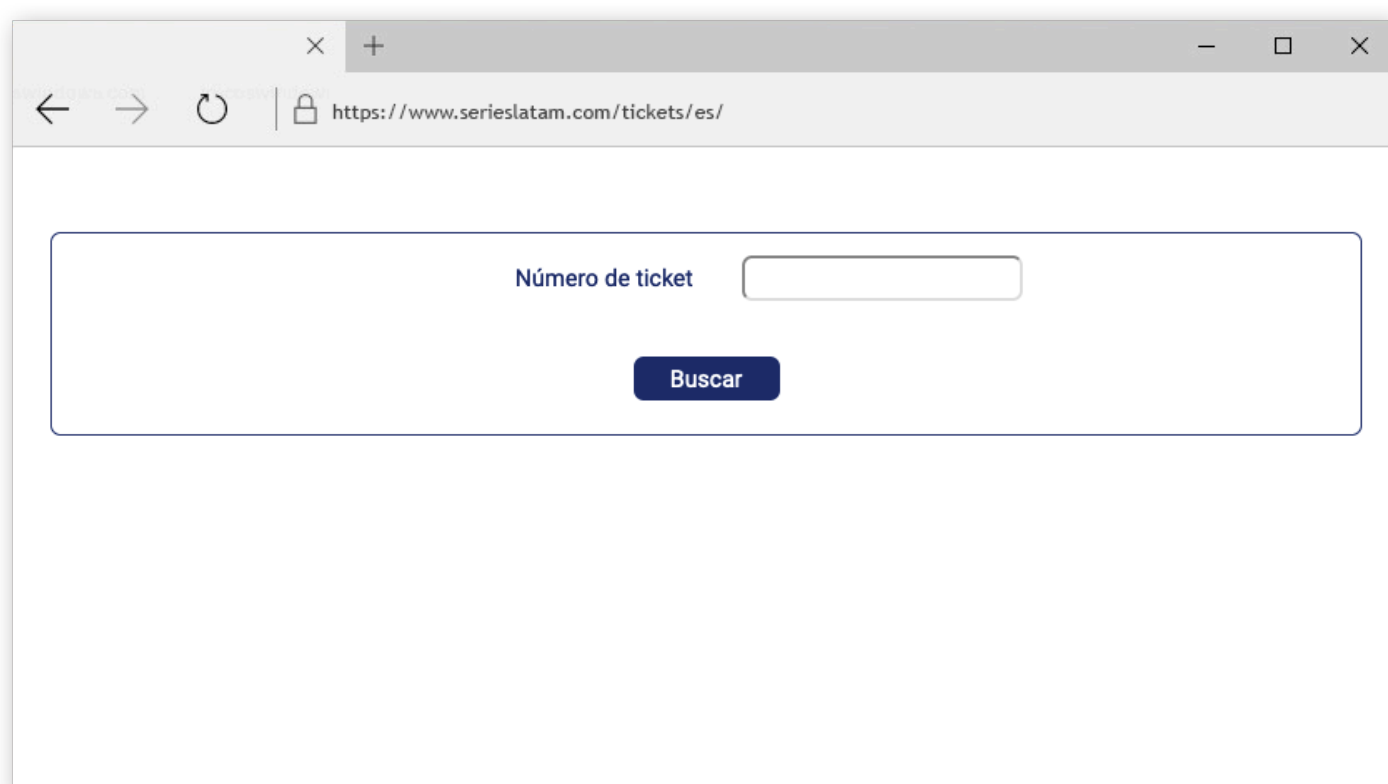

## Do you know where to see the flexibility of a ticket?

Follow this step by step on how it should be done:

- 1 Go to <https://www.serieslatam.com/tickets/es/>
- 2 Select your language preference

- 3 Enter your ticket number, and click search